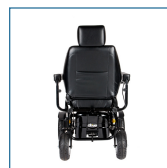

Trident HD

HCPCS: K0825-1,K0825

FIGURE E

- Shroudless design offers easy access to internal components and batteries
- Semi-Reclining captain seat with adjustable headrest is height and depth adjustable
- Armrests are padded, adjustable and removable
- Available with 22" or 24" width Captain's seat
- Quick-release lever allow for easy seat removal
- Flip-up footplate includes rubber bumper to prevent damage and is height, depth and angle adjustable
- Positioning belt included
- Programmable Controller
- Black, flat-free non-marking wheels
- Large, front-anti-tip wheels feature suspension for safety, smoother ride and enhanced obstacle handling
- Joystick is protected by metal casing
- Easy free-wheel operation
- Slide-out battery tray for easy access
- Optional swing-away controller arm sold separately
- Optional elevating leg rests sold separately

PRODUCTS

Description

2850HD-22	Trident HD K0825 FWD 22" x 20" Capt. Sea
2850HD-24	Trident HD K0825 FWD 24" x 20" Capt. Sea

SPECIFICATIONS

Description

Base Weight	98 lbs
Batteries (pair)	12V x 50AH
Battery Weight (pair)	66 lbs
Brakes	Electromagnetic
Caster Wheels	10" x 3"
Charger	5A
Climbing Angle	6°
Control Unit Airflow	8 LPM
Control Unit Alarms	Visual / Audible
Control Unit Cycle Time	10 Minutes
Control Unit Type	Compressor
Controller	PG VR2 70A
Control Unit Power	110 VAC \ 60 Hz
Dimensions	48" (L) x 25.75" (W)
Drive Wheels	14" x 3"