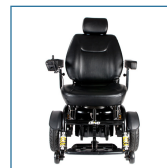

Trident HD

HCPCS: K0825-1,K0825

FIGURE B

- Shroudless design offers easy access to internal components and batteries
- Semi-Reclining captain seat with adjustable headrest is height and depth adjustable
- Armrests are padded, adjustable and removable
- Available with 22" or 24" width Captain's seat
- Quick-release lever allow for easy seat removal
- Flip-up footplate includes rubber bumper to prevent damage and is height, depth and angle adjustable
- Positioning belt included
- Programmable Controller
- Black, flat-free non-marking wheels
- Large, front-anti-tip wheels feature suspension for safety, smoother ride and enhanced obstacle handling
- Joystick is protected by metal casing
- Easy free-wheel operation
- Slide-out battery tray for easy access
- Optional swing-away controller arm sold separately
- Optional elevating leg rests sold separately

PRODUCTS

Description

2850HD-22	Trident HD K0825 FWD 22" x 20" Capt. Sea
2850HD-24	Trident HD K0825 FWD 24" x 20" Capt. Sea

SPECIFICATIONS

Description

Base Weight	98 lbs
Batteries (pair)	12V x 50AH
Battery Weight (pair)	66 lbs
Brakes	Electromagnetic
Caster Wheels	10" x 3"
Charger	5A
Climbing Angle	6°
Control Unit Airflow	8 LPM
Control Unit Alarms	Visual / Audible
Control Unit Cycle Time	10 Minutes
Control Unit Type	Compressor
Controller	PG VR2 70A
Control Unit Power	110 VAC \ 60 Hz
Dimensions	48" (L) x 25.75" (W)
Drive Wheels	14" x 3"